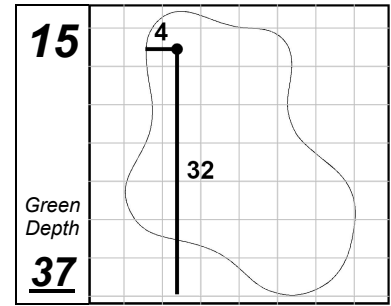

2022 Memorial Health Final Round Hole Locations - Sunday, July 17, 2022

Memorial Health Championship presented by LRS

Panther Creek Country Club