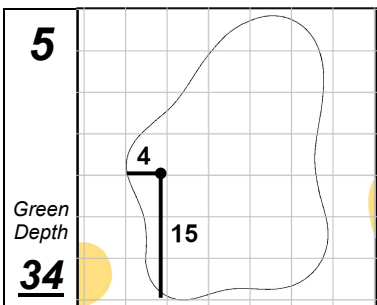

2022 Memorial Health Final Round Hole Locations - Sunday, July 17, 2022

Memorial Health Championship presented by LRS

Panther Creek Country Club