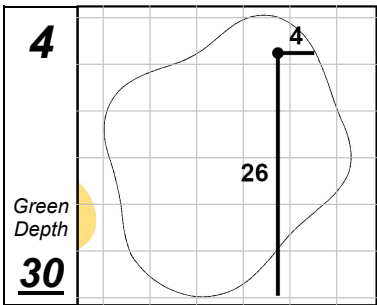

2022 Memorial Health Final Round Hole Locations - Sunday, July 17, 2022

Memorial Health Championship presented by LRS

Panther Creek Country Club