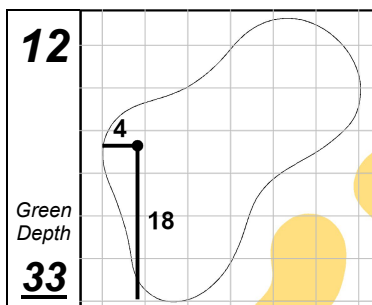

2022 Memorial Health Final Round Hole Locations - Sunday, July 17, 2022

Memorial Health Championship presented by LRS

Panther Creek Country Club