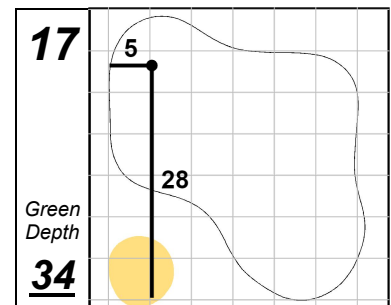

2022 Memorial Health Final Round Hole Locations - Sunday, July 17, 2022

Memorial Health Championship presented by LRS

Panther Creek Country Club