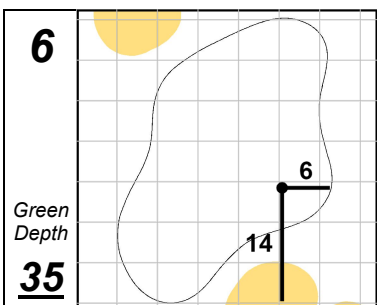

2022 Memorial Health Final Round Hole Locations - Sunday, July 17, 2022

Memorial Health Championship presented by LRS

Panther Creek Country Club