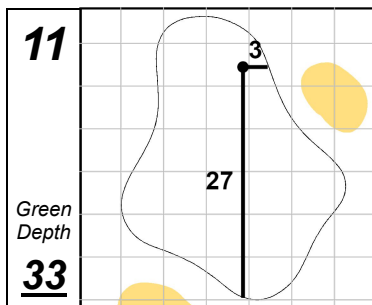

2022 Memorial Health Final Round Hole Locations - Sunday, July 17, 2022

Memorial Health Championship presented by LRS

Panther Creek Country Club