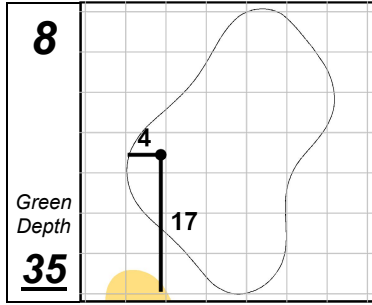

2022 Memorial Health Final Round Hole Locations - Sunday, July 17, 2022

Memorial Health Championship presented by LRS

Panther Creek Country Club