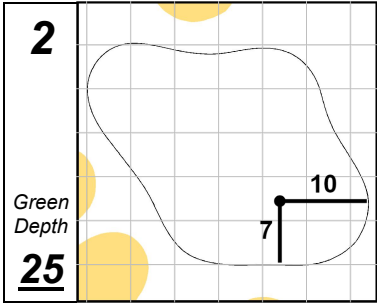

2022 Memorial Health Final Round Hole Locations - Sunday, July 17, 2022

Memorial Health Championship presented by LRS

Panther Creek Country Club