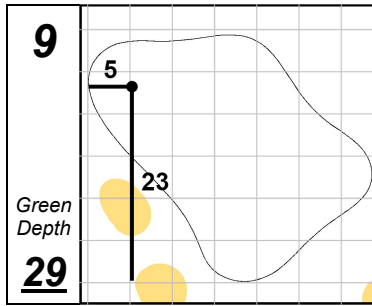

2022 Memorial Health Final Round Hole Locations - Sunday, July 17, 2022

Memorial Health Championship presented by LRS

Panther Creek Country Club