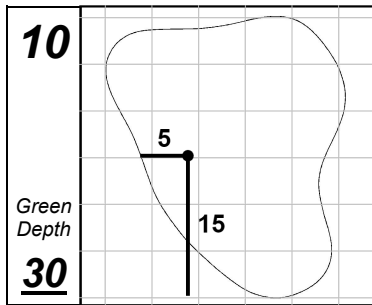

2022 Memorial Health Final Round Hole Locations - Sunday, July 17, 2022

Memorial Health Championship presented by LRS

Panther Creek Country Club