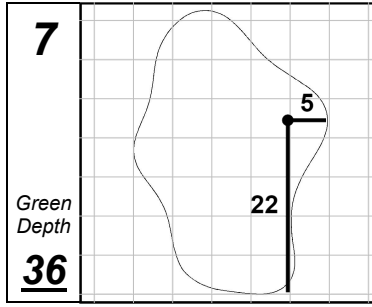

2022 Memorial Health Final Round Hole Locations - Sunday, July 17, 2022

Memorial Health Championship presented by LRS

Panther Creek Country Club