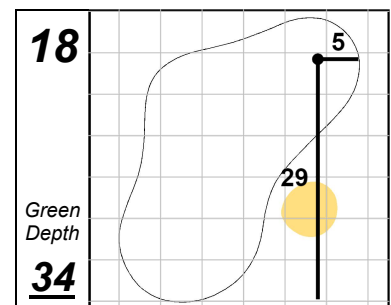

2022 Memorial Health Final Round Hole Locations - Sunday, July 17, 2022

Memorial Health Championship presented by LRS

Panther Creek Country Club