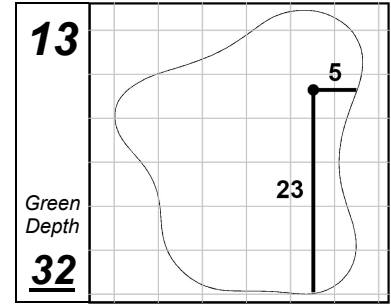

2022 Memorial Health Final Round Hole Locations - Sunday, July 17, 2022

Memorial Health Championship presented by LRS

Panther Creek Country Club