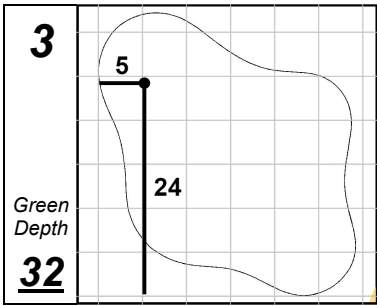

2022 Memorial Health Final Round Hole Locations - Sunday, July 17, 2022

Memorial Health Championship presented by LRS

Panther Creek Country Club