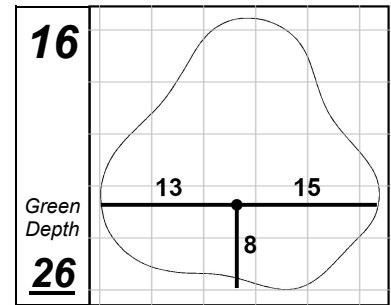

2022 Memorial Health Final Round Hole Locations - Sunday, July 17, 2022

Memorial Health Championship presented by LRS

Panther Creek Country Club