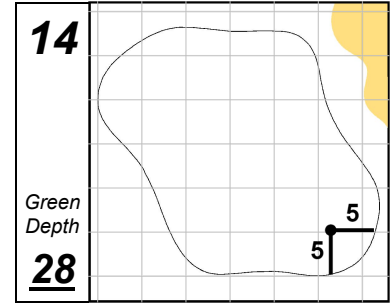

2022 Memorial Health Final Round Hole Locations - Sunday, July 17, 2022

Memorial Health Championship presented by LRS

Panther Creek Country Club